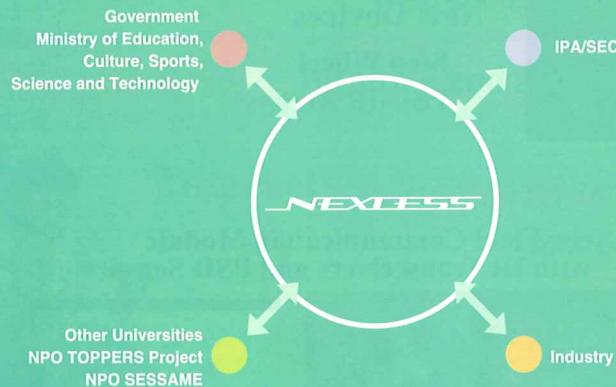

NEXCESS

Nagoya University EXTENSION COURSES FOR EMBEDDED SOFTWARE SPECIALISTS

We have started an extension course program at the Nagoya University in 2004 to foster embedded software specialists in Japan. The program is prepared for the engineers in industry to provide practical and organized knowledge in developing the embedded software. This paper reports the analysis of the program based on the practice that has been provided to over 200 people during Year 2004.

The development of embedded software has recently been increasing among many companies. This situation carries the need for training of more embedded software engineers. The Nagoya University provides reeducation of embedded software engineers in the working world. These extension courses are short intensive courses on training embedded software engineers according to the types of their jobs and technological levels.

Eight different types of courses corresponding to different skill levels of introductory, intermediate and advanced, have been provided.

While we have learned from the practice that the need for introductory courses is higher than the rest, the questionnaire analysis of attendees showed that the seminars with hands-on experiments were effective to train on technical skills and the role played by the superiors in the education is crucial.

Introductory class

Fundamentals of the embedded software development technology

Intermediate classes

- 01: Design methodology and management of embedded software
- 02: Software design technology with a real-time OS

Advanced classes (for specialists)

- 01: Internal structure of a real-time OS
- 02: C-based embedded hardware design
- 03: System control middleware and application
- 04: Software engineering for embedded systems
- 05: Ubiquitous interface and embedded software programming for image processing

Advanced classes (for managers)

Train the trainers (for training Introductory engineers)

Information Technology Center
Graduate School of Information Science
Nagoya University

<http://www.nexcess.itc.nagoya-u.ac.jp/>