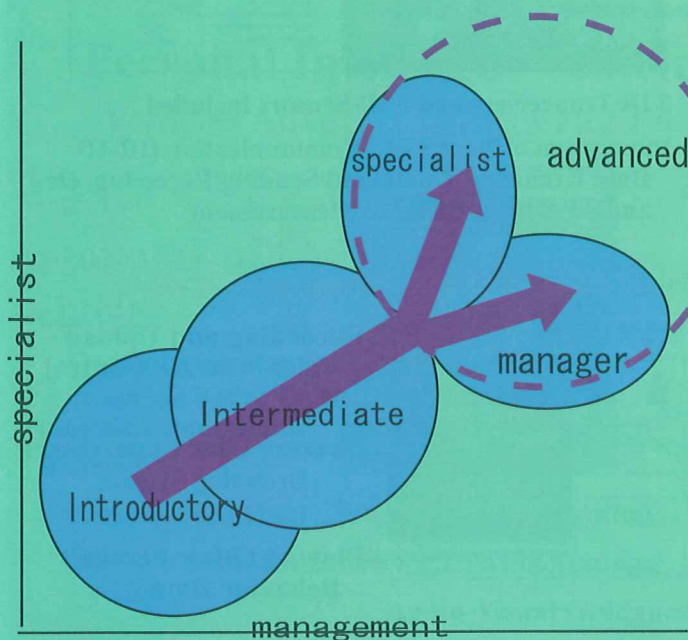

NEXCESS

Nagoya University EXTENSION COURSES FOR EMBEDDED SOFTWARE SPECIALISTS

We have started an extension course program at the Nagoya University in 2004 to foster embedded software specialists in Japan. The program is prepared for the engineers in industry to provide practical and organized knowledge in developing the embedded software. This paper reports the analysis of the program based on the practice that has been provided to over 200 people during Year 2004.

The development of embedded software has recently been increasing among many companies. This situation carries the need for training of more embedded software engineers. The Nagoya University provides reeducation of embedded software engineers in the working world. These extension courses are short intensive courses on training embedded software engineers according to the types of their jobs and technological levels.

Eight different types of courses corresponding to different skill levels of introductory, intermediate and advanced, have been provided.

While we have learned from the practice that the need for introductory courses is higher than the rest, the questionnaire analysis of attendees showed that the seminars with hands-on experiments were effective to train on technical skills and the role played by the superiors in the education is crucial.

Introductory class

Fundamentals of the embedded software development technology

Intermediate classes

- 01: Design methodology and management of embedded software
- 02: Software design technology with a real-time OS